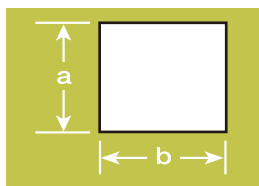

A6063-T5 四角

〈比重=2.69〉

●在庫・△取寄

a	b	長さ mm	1本重量 kg	在庫
5.0	5.0	4,000	0.14	△
6.0	6.0		0.40	●
7.0	7.0		0.53	△
8.0	8.0		0.70	●
9.0	9.0		0.88	△
10.0	10.0		1.08	●
12.0	12.0		1.56	●
13.0	13.0		1.83	△
14.0	14.0		2.13	●
15.0	15.0		2.45	●
16.0	16.0		2.79	●
18.0	18.0		3.51	●
19.0	19.0		3.93	●
20.0	20.0		4.36	●
22.0	22.0		5.28	●
25.0	25.0		6.80	●
30.0	30.0		9.80	●
32.0	32.0		11.14	●
35.0	35.0		13.32	●
40.0	40.0		17.40	●
45.0	45.0		21.95	●
50.0	50.0		27.20	●
55.0	55.0		32.79	●
60.0	60.0		39.60	●
65.0	65.0	2,500	28.52	△
70.0	70.0	2,000	26.60	●
75.0	75.0	2,500	37.97	△
80.0	80.0	2,000	34.69	●
90.0	90.0	2,500	54.88	△
100.0	100.0	2,000	54.90	●